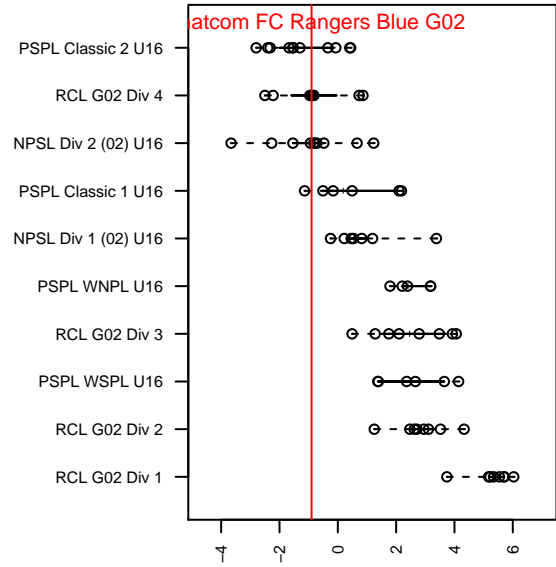

Whatcom FC Rangers Blue G02

Whatcom FC Rangers
 Bellingham, WA
 G02 total strength=1264
 attack=8.75 defense=2.85
 fall league = RCL G02 Div 4

alt names used:
 WFC Rangers Blue U16
 WFC Rangers G02 Blue
 WFC Rangers U16 Blue
 Whatcom FC Rangers – G02 Blue

Venues played:
 2017 Skagit Firecracker Div. 3 U16
 2017 Sounders FC Cup GU16 Gold
 2017 Mt Hood Challenge U16 Silver
 2017 RCL G02 Div 4

Whatcom FC Rangers Blue G02
 Dots are actual minus expected GF (blue circles) and GA (red triangles).
 Blue line is smoothed change in attack strength. Red is smoothed change in defense strength.

**attack and defense variance (black dot)
relative to other teams
and top 10 in region**

**attack and defense rating
relative to others at age
and all opponents in last 13 months**

Performance relative to 13 month average