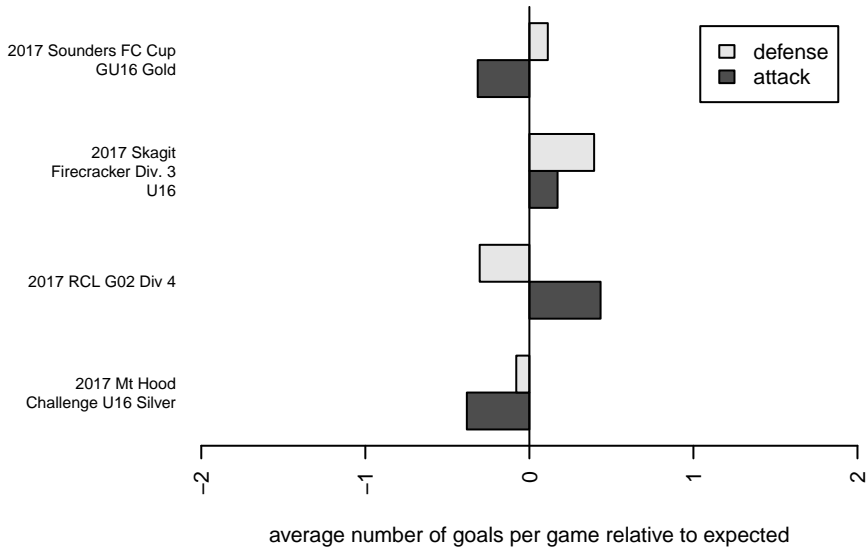

Whatcom FC Rangers Blue G02

Whatcom FC Rangers
 Bellingham, WA
 G02 total strength=1264
 attack=8.75 defense=2.85
 fall league = RCL G02 Div 4

alt names used:
 WFC Rangers Blue U16
 WFC Rangers G02 Blue
 WFC Rangers U16 Blue
 Whatcom FC Rangers – G02 Blue

Venues played:
 2017 Skagit Firecracker Div. 3 U16
 2017 Sounders FC Cup GU16 Gold
 2017 Mt Hood Challenge U16 Silver
 2017 RCL G02 Div 4

Whatcom FC Rangers Blue G02
 Dots are actual minus expected GF (blue circles) and GA (red triangles).
 Blue line is smoothed change in attack strength. Red is smoothed change in defense strength.

**attack and defense variance (black dot)
relative to other teams
and top 10 in region**

**attack and defense rating
relative to others at age
and all opponents in last 13 months**

Performance relative to 13 month average