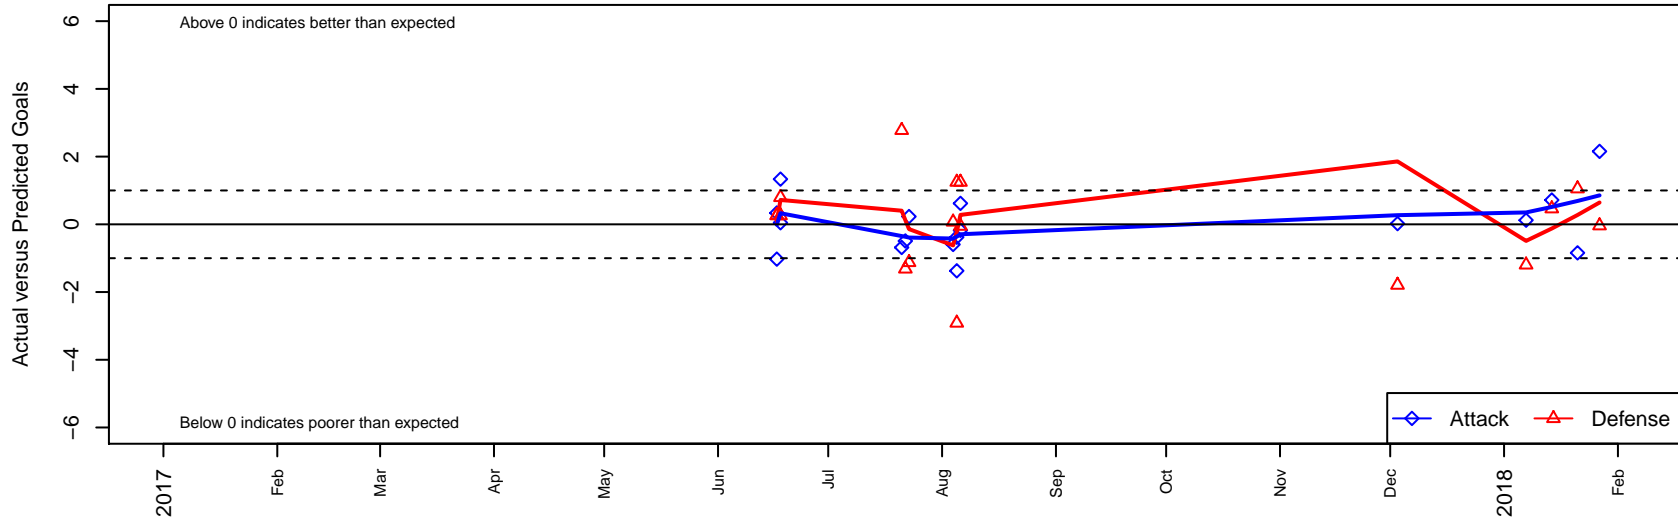

Whatcom FC Rangers Blue G02

Whatcom FC Rangers
 Bellingham, WA
 G02 total strength=1264
 attack=8.75 defense=2.85
 fall league = RCL G02 Div 4

alt names used:
 WFC Rangers Blue U16
 WFC Rangers G02 Blue
 WFC Rangers U16 Blue
 Whatcom FC Rangers – G02 Blue

Venues played:
 2017 Skagit Firecracker Div. 3 U16
 2017 Sounders FC Cup GU16 Gold
 2017 Mt Hood Challenge U16 Silver
 2017 RCL G02 Div 4

Whatcom FC Rangers Blue G02
 Dots are actual minus expected GF (blue circles) and GA (red triangles).
 Blue line is smoothed change in attack strength. Red is smoothed change in defense strength.

**attack and defense variance (black dot)
relative to other teams
and top 10 in region**

**attack and defense rating
relative to others at age
and all opponents in last 13 months**

Performance relative to 13 month average