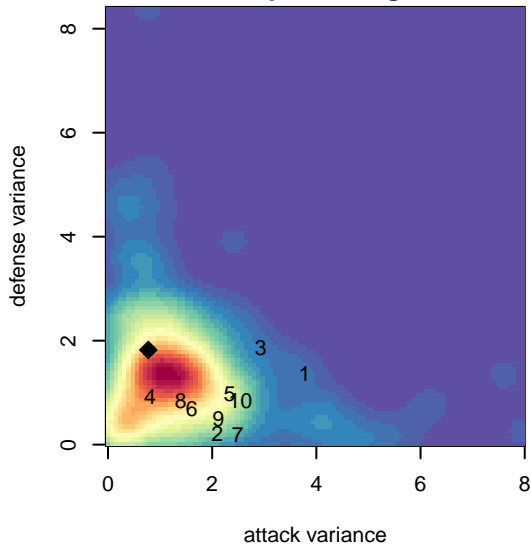

Whatcom FC Rangers Blue G02

Whatcom FC Rangers
 Bellingham, WA
 G02 total strength=1264
 attack=8.75 defense=2.85
 fall league = RCL G02 Div 4

alt names used:
 WFC Rangers Blue U16
 WFC Rangers G02 Blue
 WFC Rangers U16 Blue
 Whatcom FC Rangers – G02 Blue

Venues played:
 2017 Skagit Firecracker Div. 3 U16
 2017 Sounders FC Cup GU16 Gold
 2017 Mt Hood Challenge U16 Silver
 2017 RCL G02 Div 4

Whatcom FC Rangers Blue G02
 Dots are actual minus expected GF (blue circles) and GA (red triangles).
 Blue line is smoothed change in attack strength. Red is smoothed change in defense strength.

**attack and defense variance (black dot)
relative to other teams
and top 10 in region**

**attack and defense rating
relative to others at age
and all opponents in last 13 months**

Performance relative to 13 month average