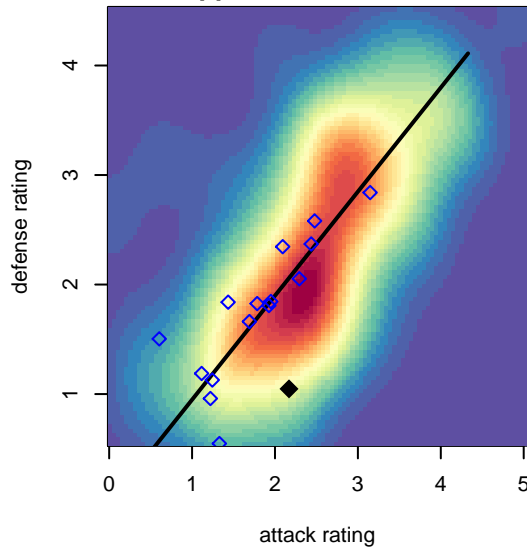

Whatcom FC Rangers Blue G02

Whatcom FC Rangers
 Bellingham, WA
 G02 total strength=1264
 attack=8.75 defense=2.85
 fall league = RCL G02 Div 4

alt names used:
 WFC Rangers Blue U16
 WFC Rangers G02 Blue
 WFC Rangers U16 Blue
 Whatcom FC Rangers – G02 Blue

Venues played:
 2017 Skagit Firecracker Div. 3 U16
 2017 Sounders FC Cup GU16 Gold
 2017 Mt Hood Challenge U16 Silver
 2017 RCL G02 Div 4

Whatcom FC Rangers Blue G02
 Dots are actual minus expected GF (blue circles) and GA (red triangles).
 Blue line is smoothed change in attack strength. Red is smoothed change in defense strength.

**attack and defense variance (black dot)
relative to other teams
and top 10 in region**

**attack and defense rating
relative to others at age
and all opponents in last 13 months**

Performance relative to 13 month average